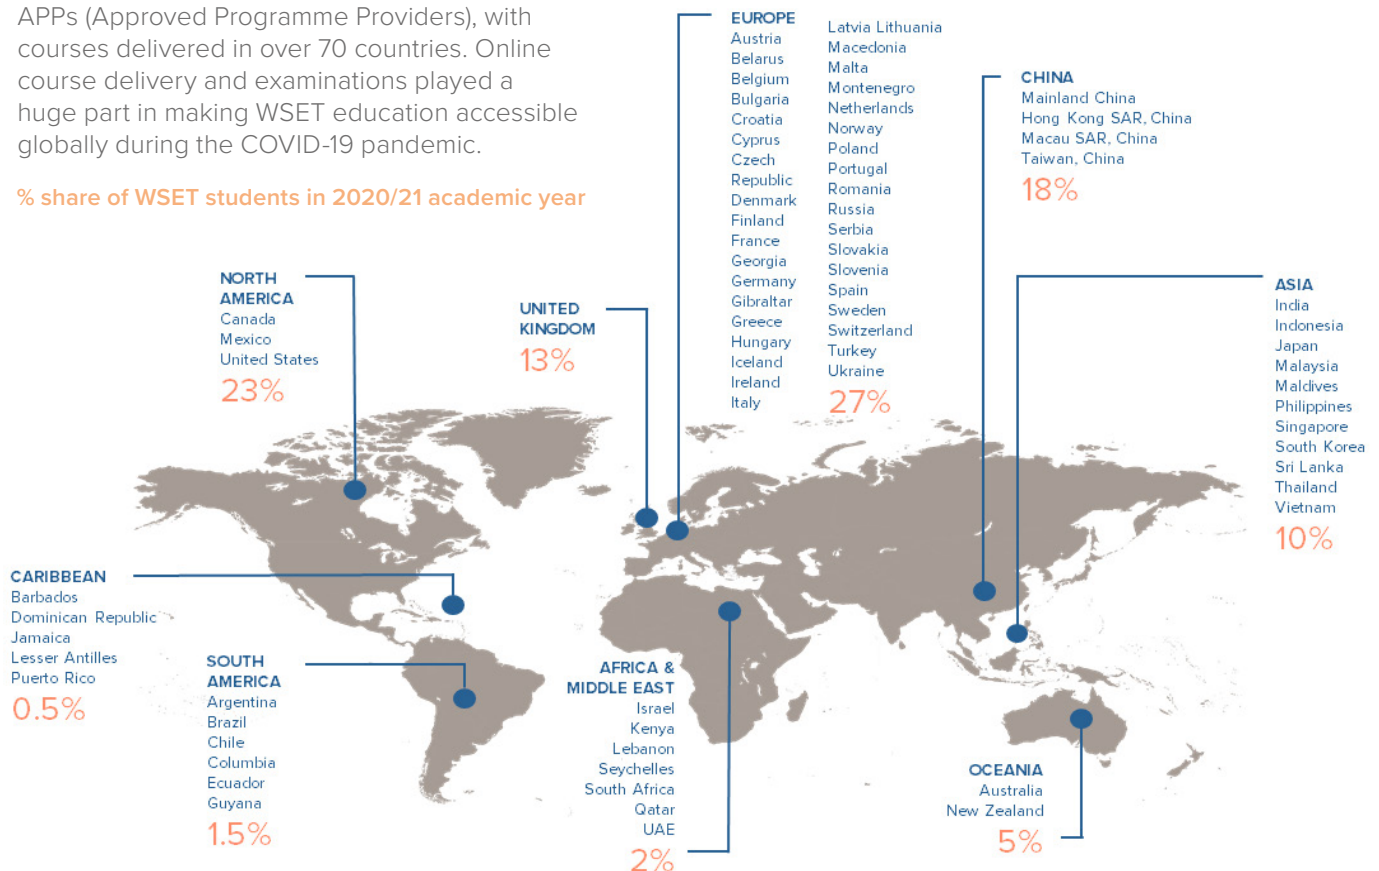

Our global network

In academic year 2020/21 WSET worked with a network of 800+ course providers, known as APPs (Approved Programme Providers), with courses delivered in over 70 countries. Online course delivery and examinations played a huge part in making WSET education accessible globally during the COVID-19 pandemic.

% share of WSET students in 2020/21 academic year