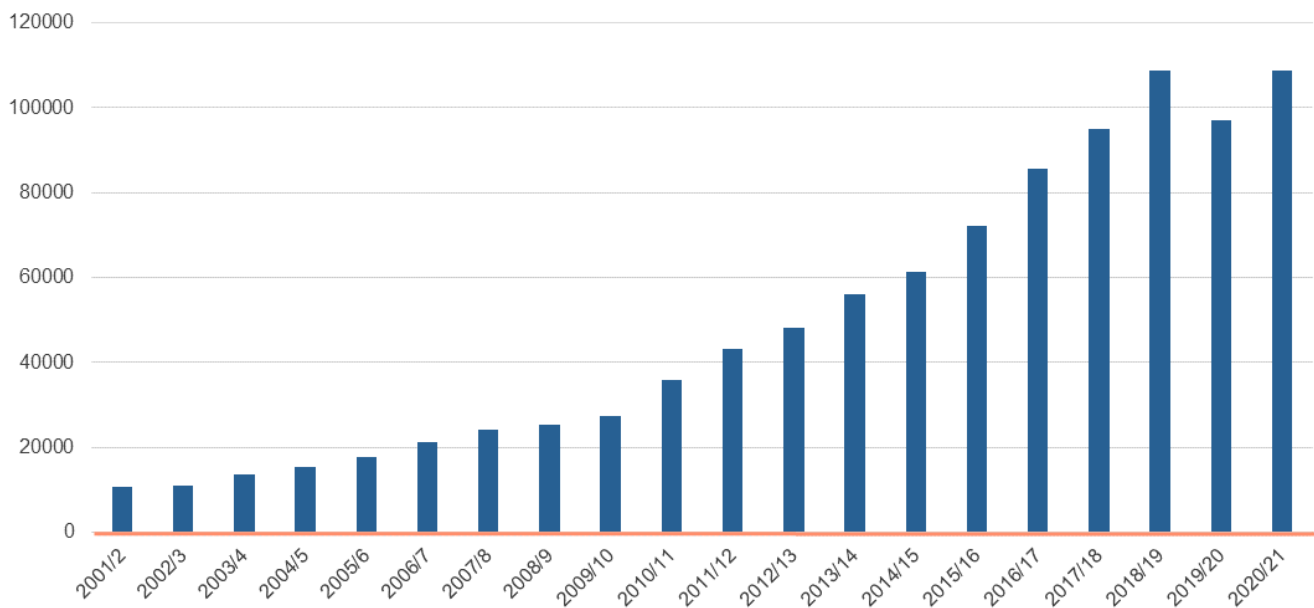

Number of candidates taking WSET qualifications by academic year